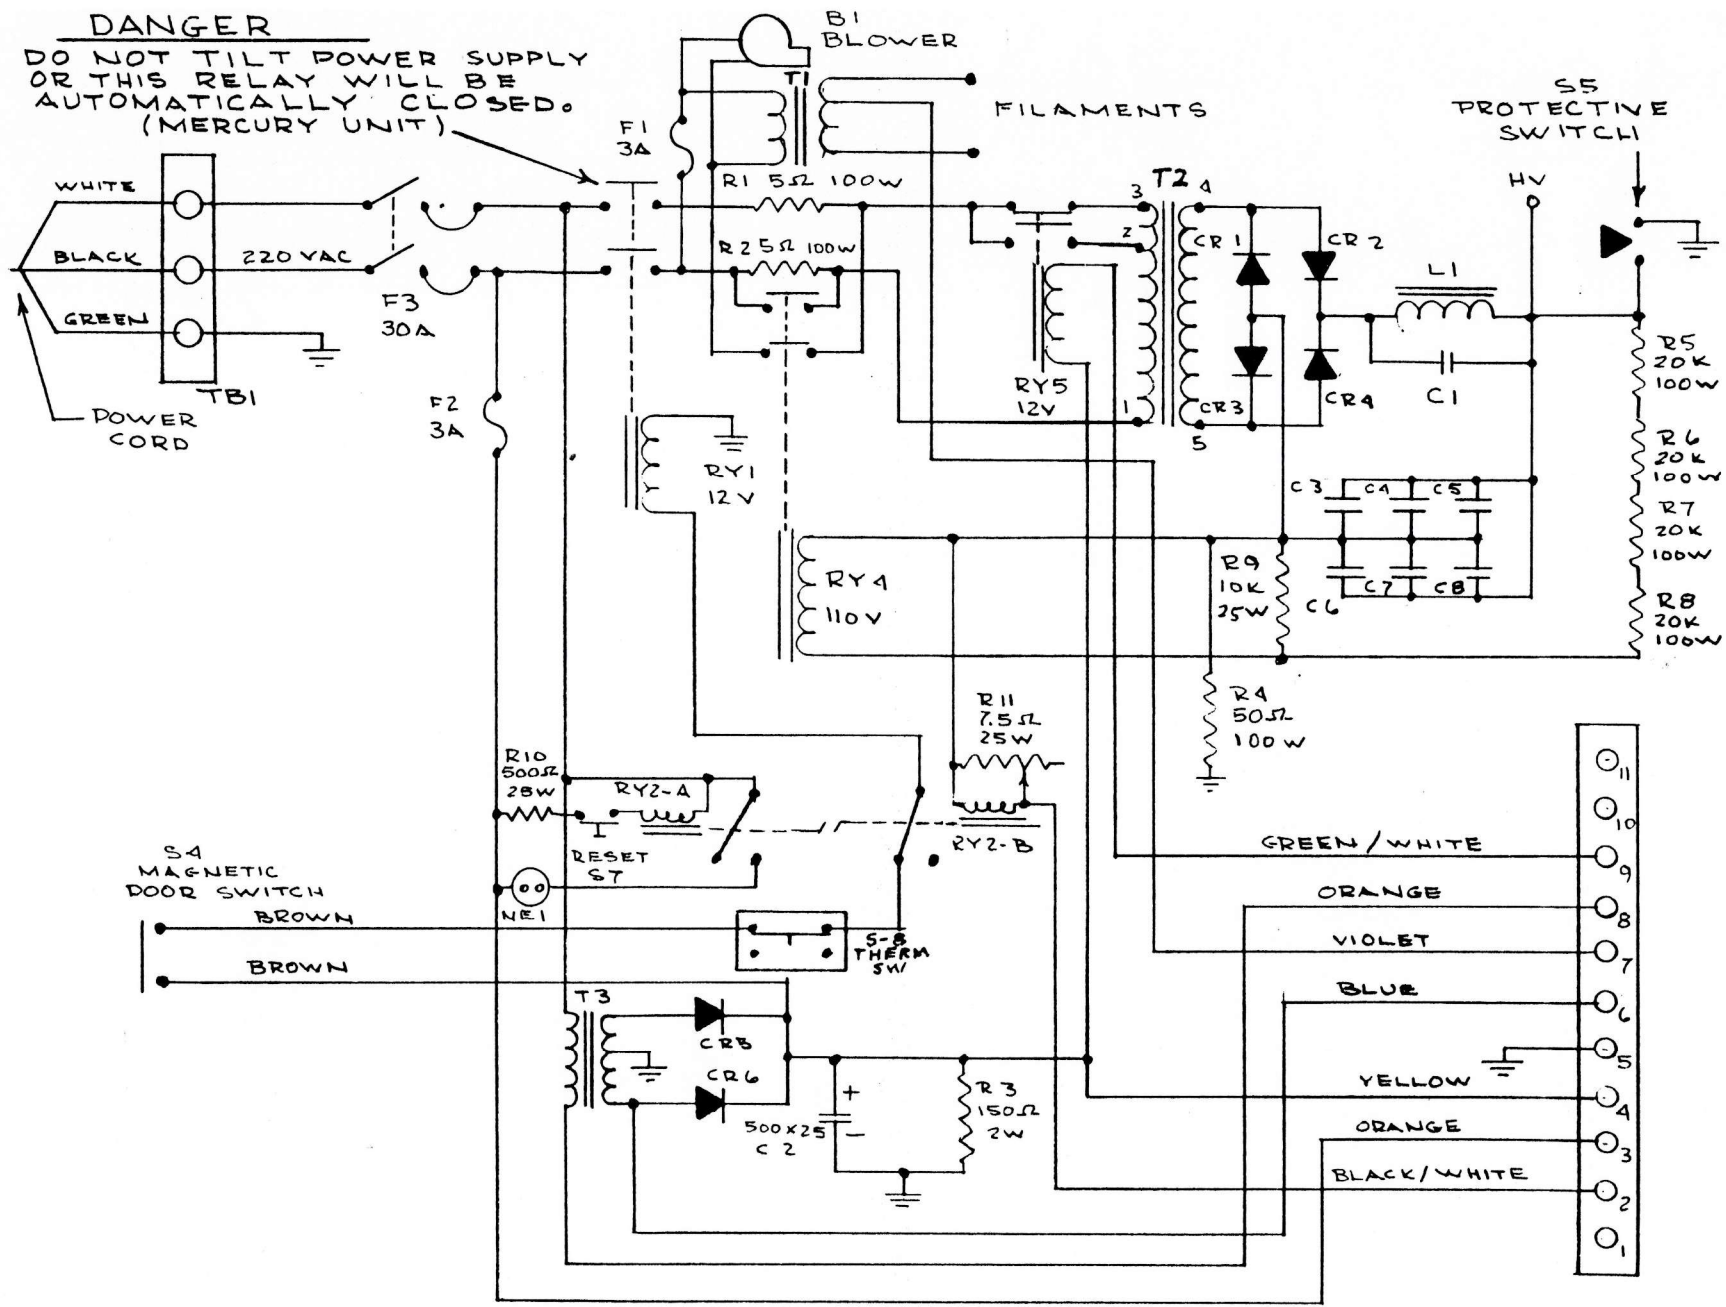

DANGER

DO NOT TILT POWER SUPPLY OR THIS RELAY WILL BE AUTOMATICALLY CLOSED. (MERCURY UNIT)

HENRY ELECTRONICS INC.
3K POWER SUPPLY